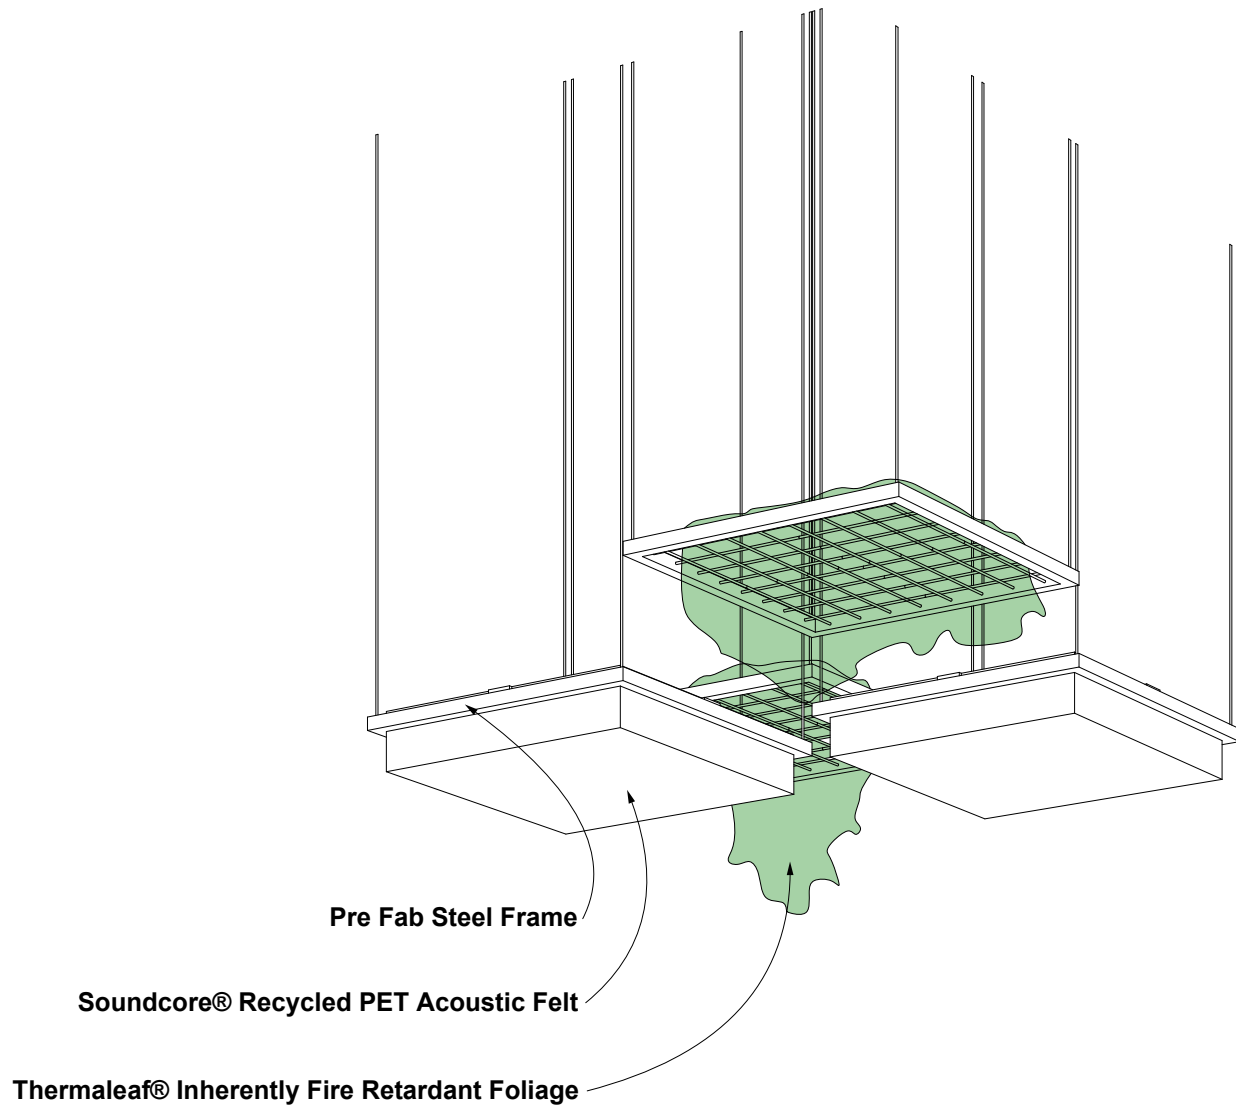

LANAI

EXPLODED VIEW